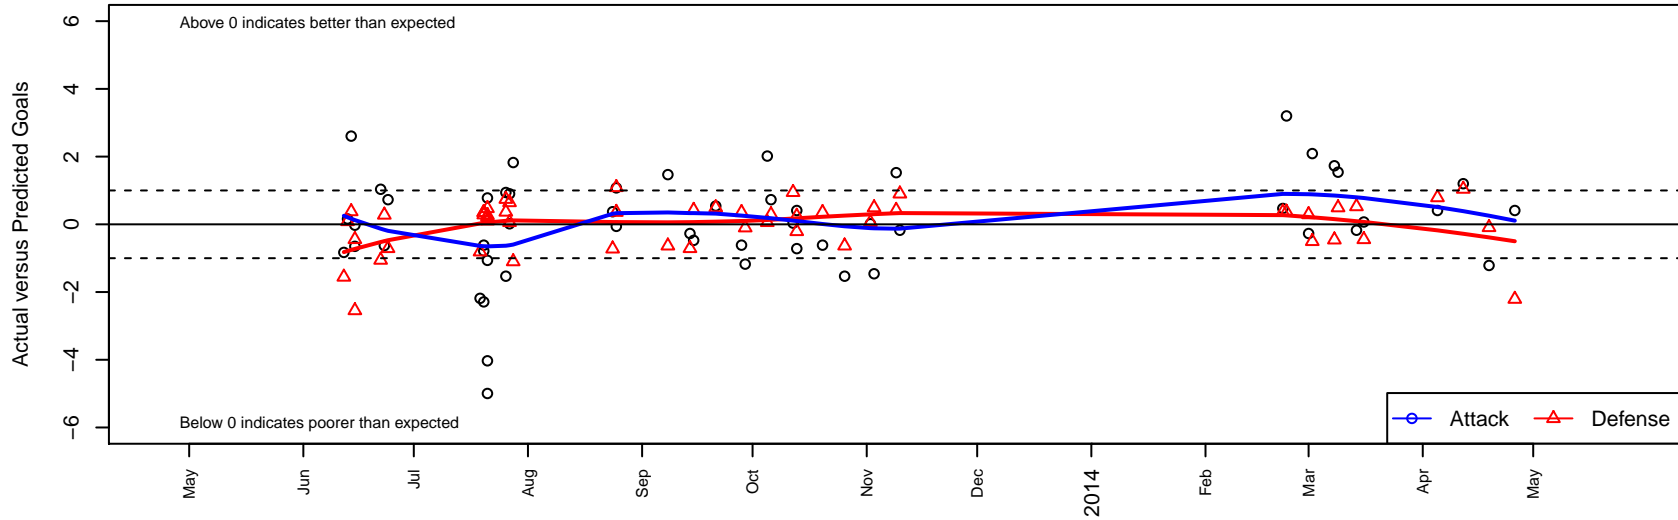

FC Salmon Creek Nemesis Yellow G99

FC Salmon Creek
 Salmon Creek, WA
 G99 total strength=1455
 attack=10.58 defense=8.86
 fall league = OPL National Premier League U14
 alt names used:
 FC SALMON CREEK FCSC NEMESIS 99 (WA)
 FC Salmon Creek Nemesis G99
 FCSC Nemesis
 FCSC Nemesis 99
 FCSC NEMESIS 99 (WA)
 FC Salmon Creek FCSC Nemesis 99 Yellow
 FC SALMON CREEK FCSC NEMESIS 99 YEL
 FCSC Nemesis 99 Yellow

Venues played:
 Pres Cup Regionals Division 1 U13
 US Club Regionals Super U13
 Beaverton Cup GU14 Silver
 Nike Crossfire Challenge Gold U14
 Oswego Nike Cup Gold U14
 NW Champions League U14
 OPL National Premier League U14
 Spr OYS PTT G99 Timbers Premier
 WYS Championship G99

FC Salmon Creek Nemesis Yellow G99
 Dots are actual minus expected GF (blue circles) and GA (red triangles).
 Blue line is smoothed change in attack strength. Red is smoothed change in defense strength.